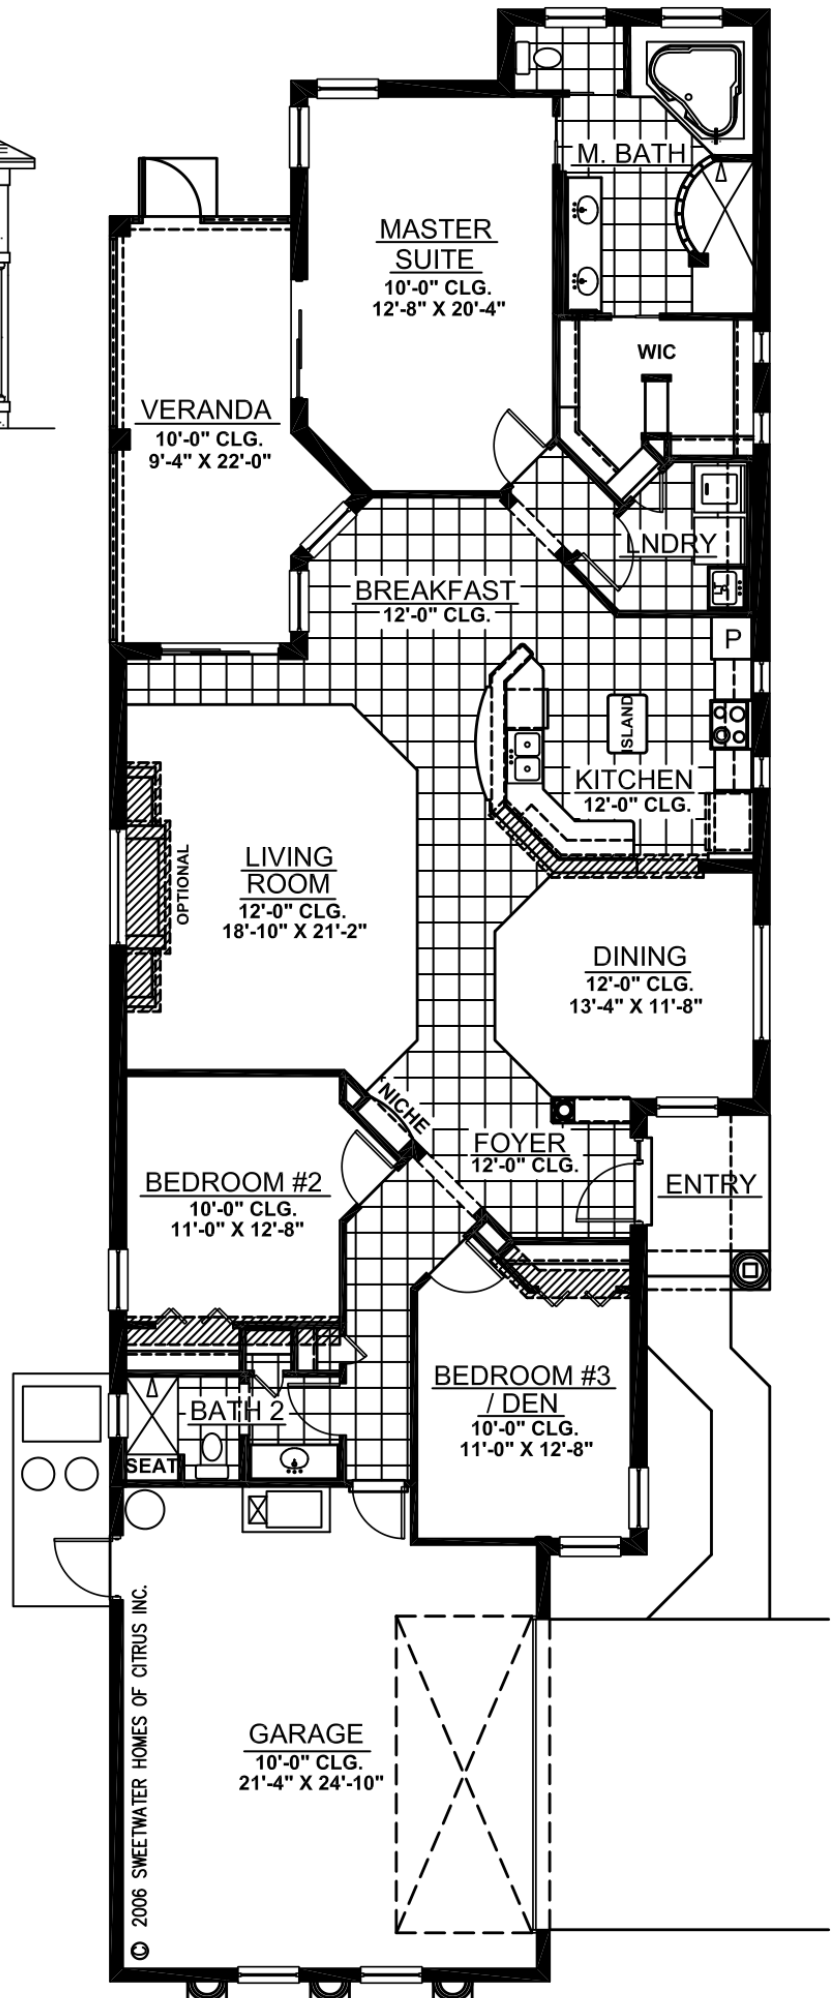

Pinehurst Villa

*Sweetwater
Homes*

SWEETWATER HOMES OF CITRUS, INC.
352-382-4888
www.sweetwaterhomes.com
swhsales@tampabay.rr.com

Approximate Square Footage

Living	2,154
Garage	556
Veranda	215
Entry	57
Total	2,982

See Sweetwater Homes standard construction specifications for a full list of included features.

This is an artist's conception of our design and subject to revisions. All dimensions are approximate.

CBC 049056 1/1/2018 © 2006 Sweetwater Homes of Citrus, Inc.