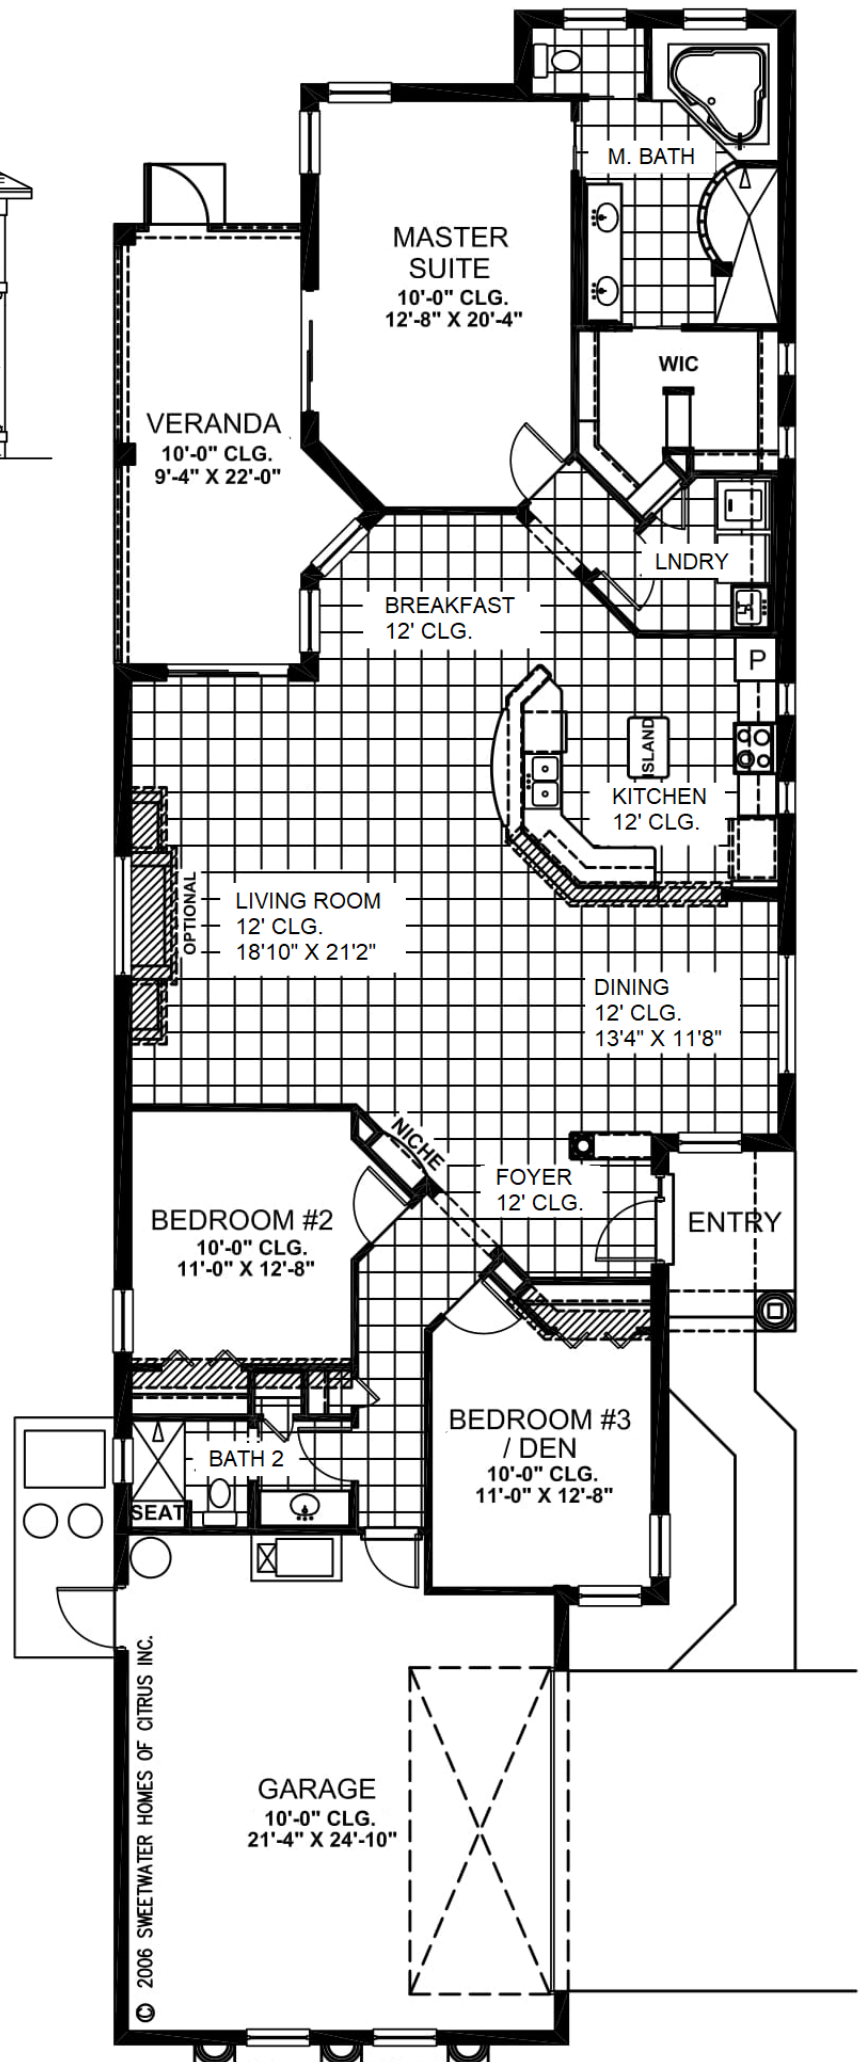

Pinehurst Villa

*Sweetwater
Homes*

SWEETWATER HOMES OF CITRUS, INC.
 352-382-4888
www.sweetwaterhomes.com
swhsales@tampabay.rr.com

Approximate
Square Footage

Living	2,154
Garage	556
Veranda	215
Entry	57
Total	2,982

See Sweetwater Homes standard construction specifications for a full list of included features.

This is an artist's conception of our design and subject to revisions. All dimensions are approximate.

CBC 049056 2/14/2019 © 2006
Sweetwater Homes of Citrus, Inc.