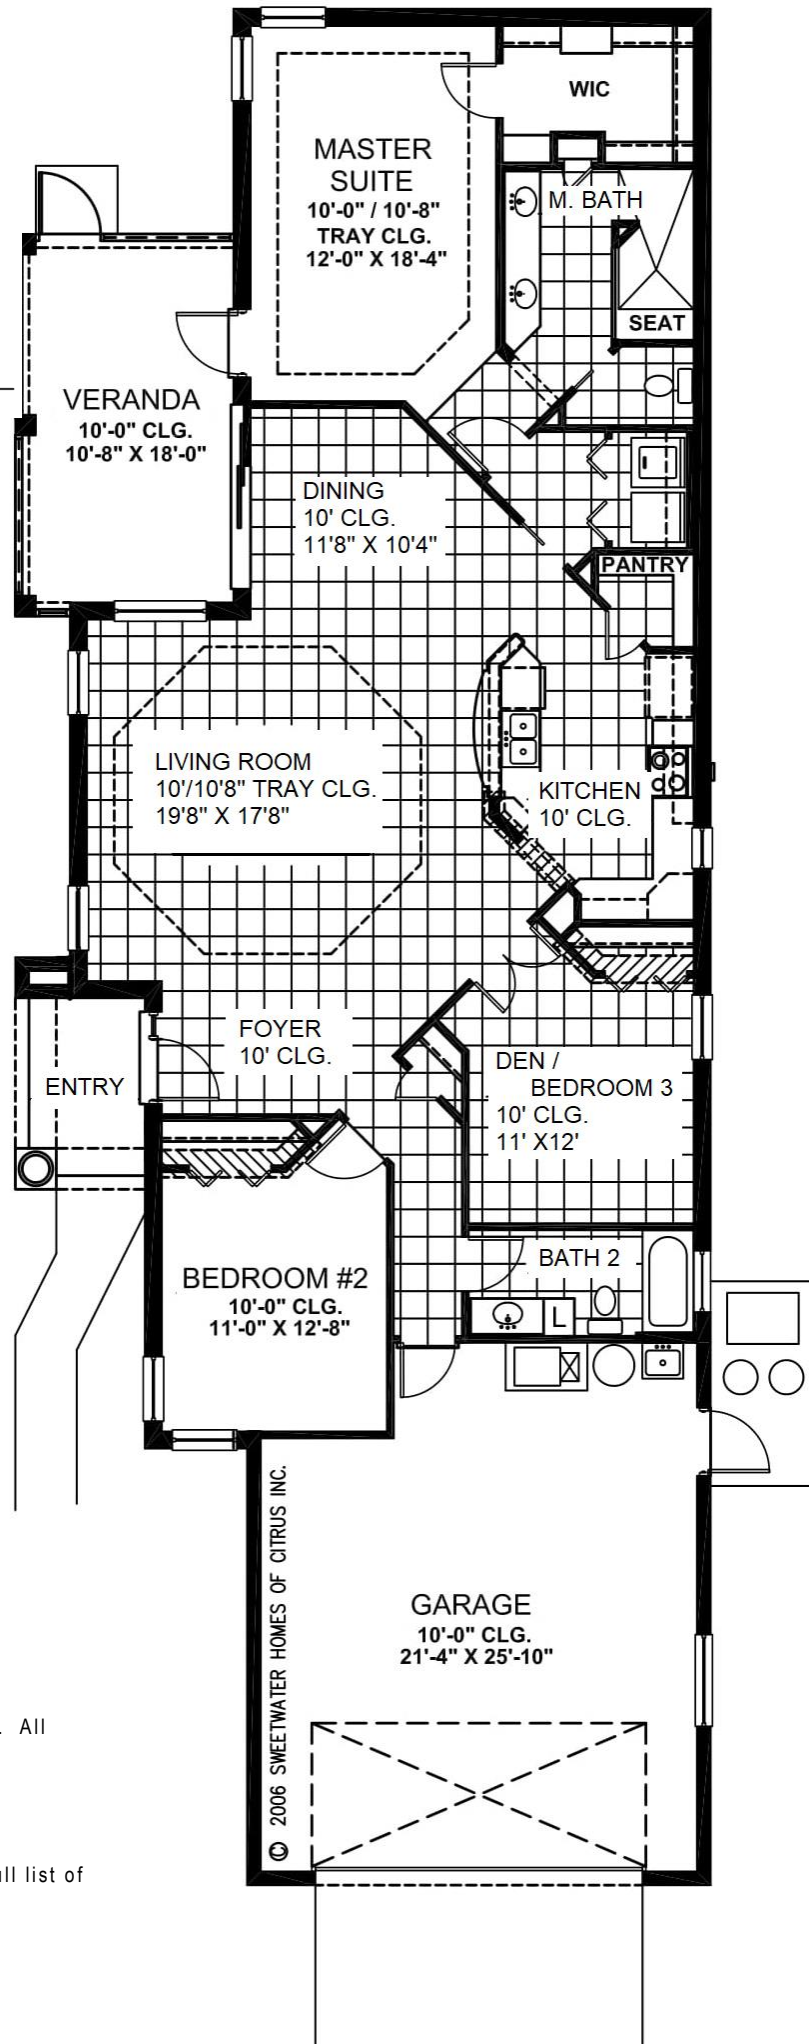

Sable Standard Elevation

Sable Villa

*Sweetwater
Homes*

SWEETWATER HOMES OF CITRUS, INC.

352-382-4888

www.sweetwaterhomes.com

swhsales@tampabay.rr.com

Approximate
Square Footage

Living	1,808
Garage	567
Veranda	194
Entry	64
Total	2,633

This is an artist's conception of our design and subject to revisions. All dimensions are approximate.

CBC 049056 2/14/2019 © 2006 Sweetwater Homes of Citrus, Inc.