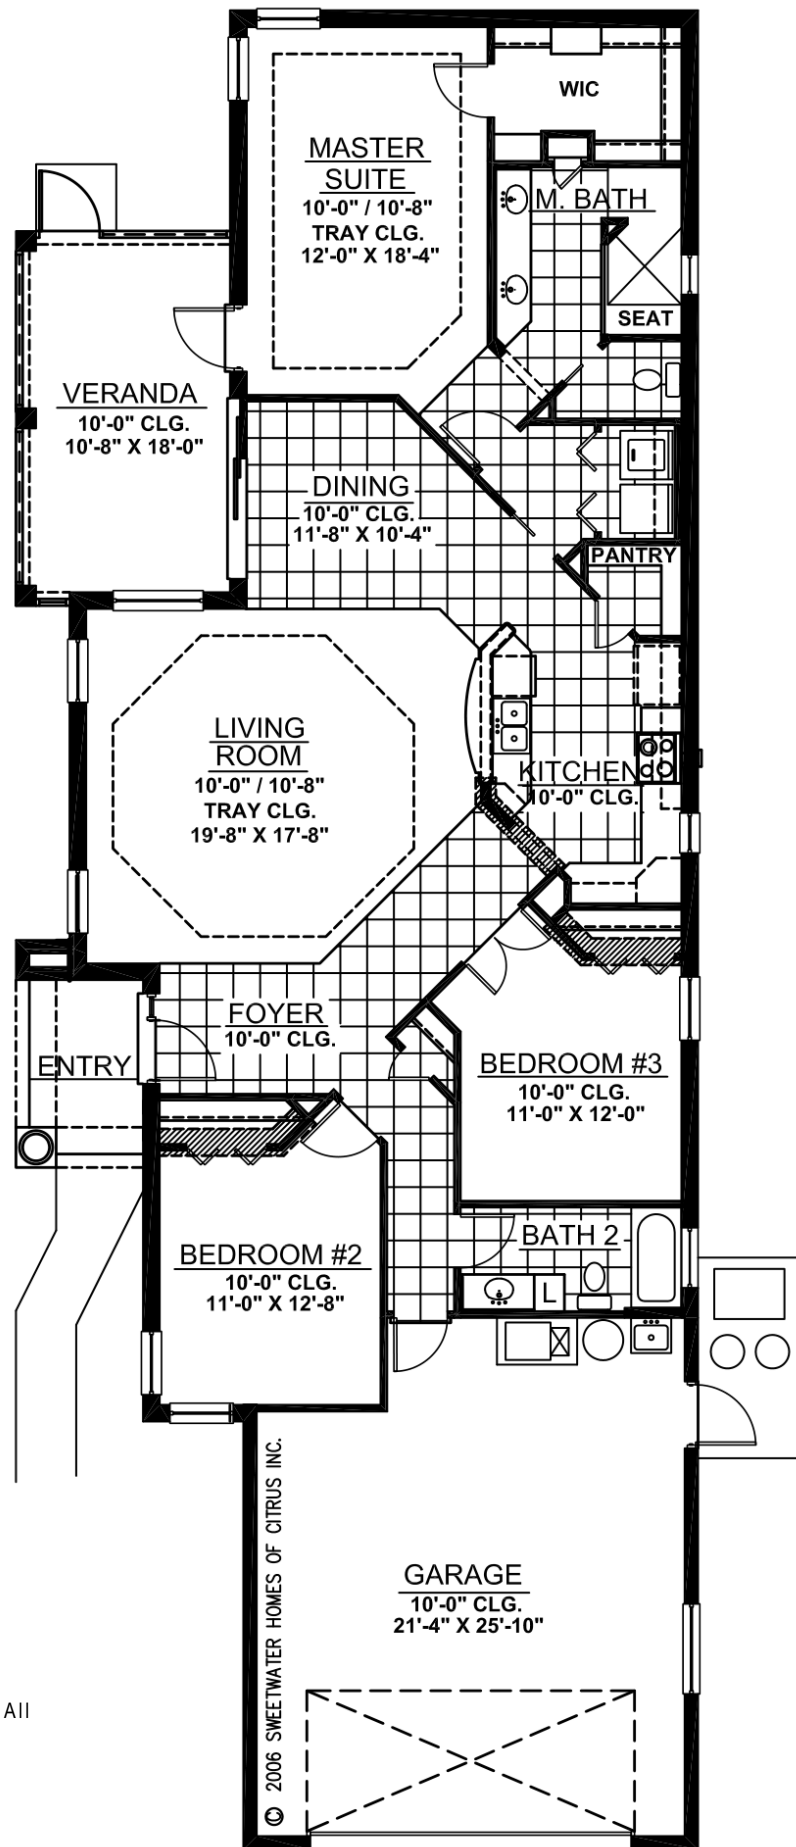

# Sable Villa

*Sweetwater Homes*

SWEETWATER HOMES OF CITRUS, INC.

352-382-4888

[www.sweetwaterhomes.com](http://www.sweetwaterhomes.com)

[swhsales@tampabay.rr.com](mailto:swhsales@tampabay.rr.com)

Approximate  
Square Footage

Living	1,808
Garage	567
Veranda	194
Entry	64
<b>Total</b>	<b>2,633</b>

This is an artist's conception of our design and subject to revisions. All dimensions are approximate.

CBC 049056 1/1/2018 © 2006 Sweetwater Homes of Citrus, Inc.